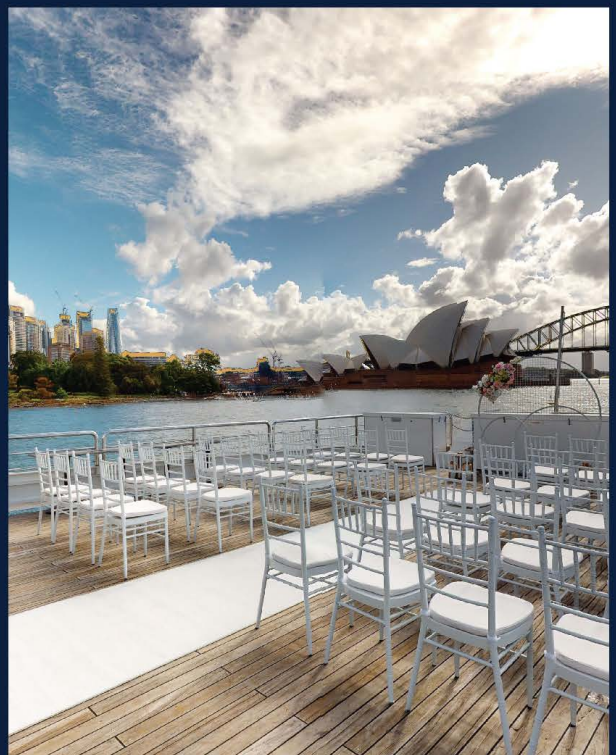

CAPTAIN COOK
CRUISES

King Street Wharf No.1-2, Darling Harbour, 10 The Promenade, Sydney NSW 2000

+61 02 8270 5114 | charters@captaincook.com.au | www.captaincook.com.au

ABN 17 008 272 302